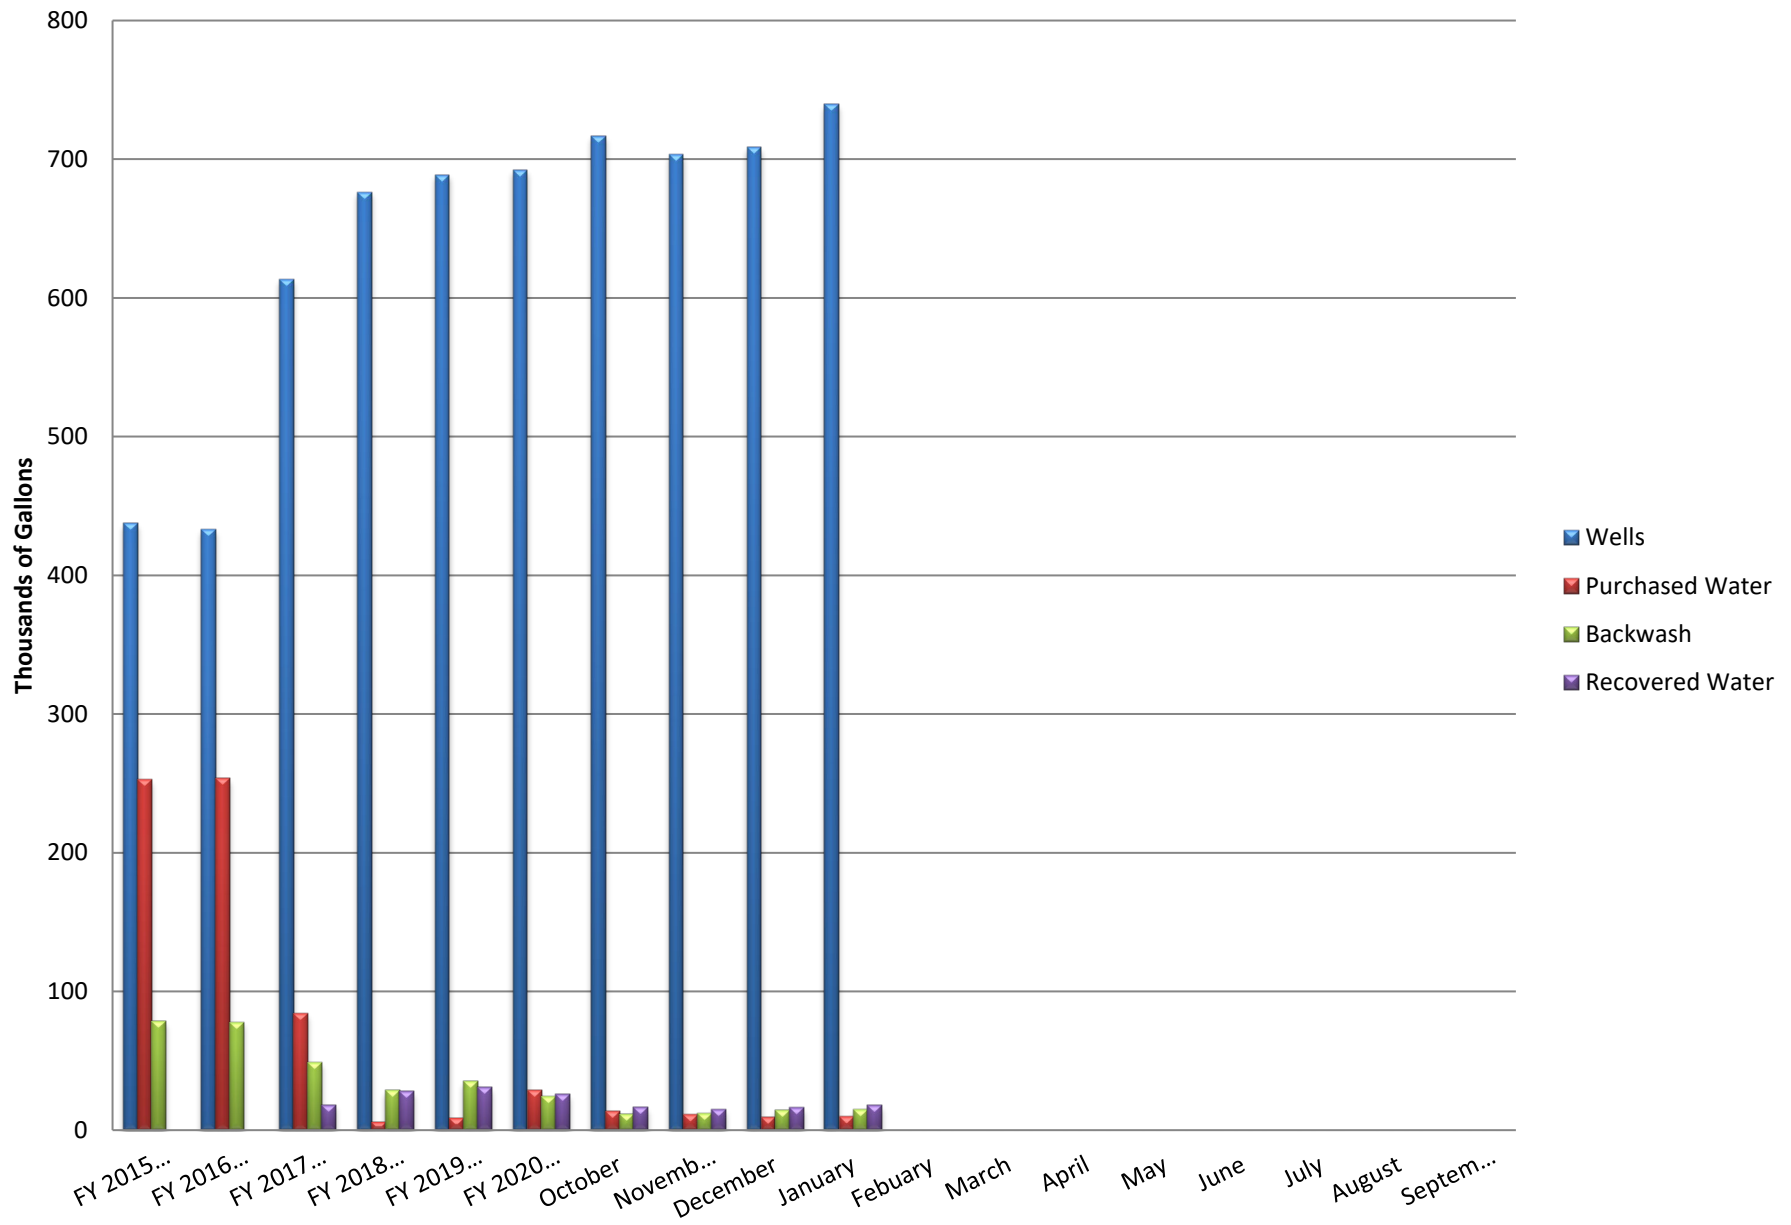

# Port Richey Average Daily Flow

# Purchased Water Avg Cost / day