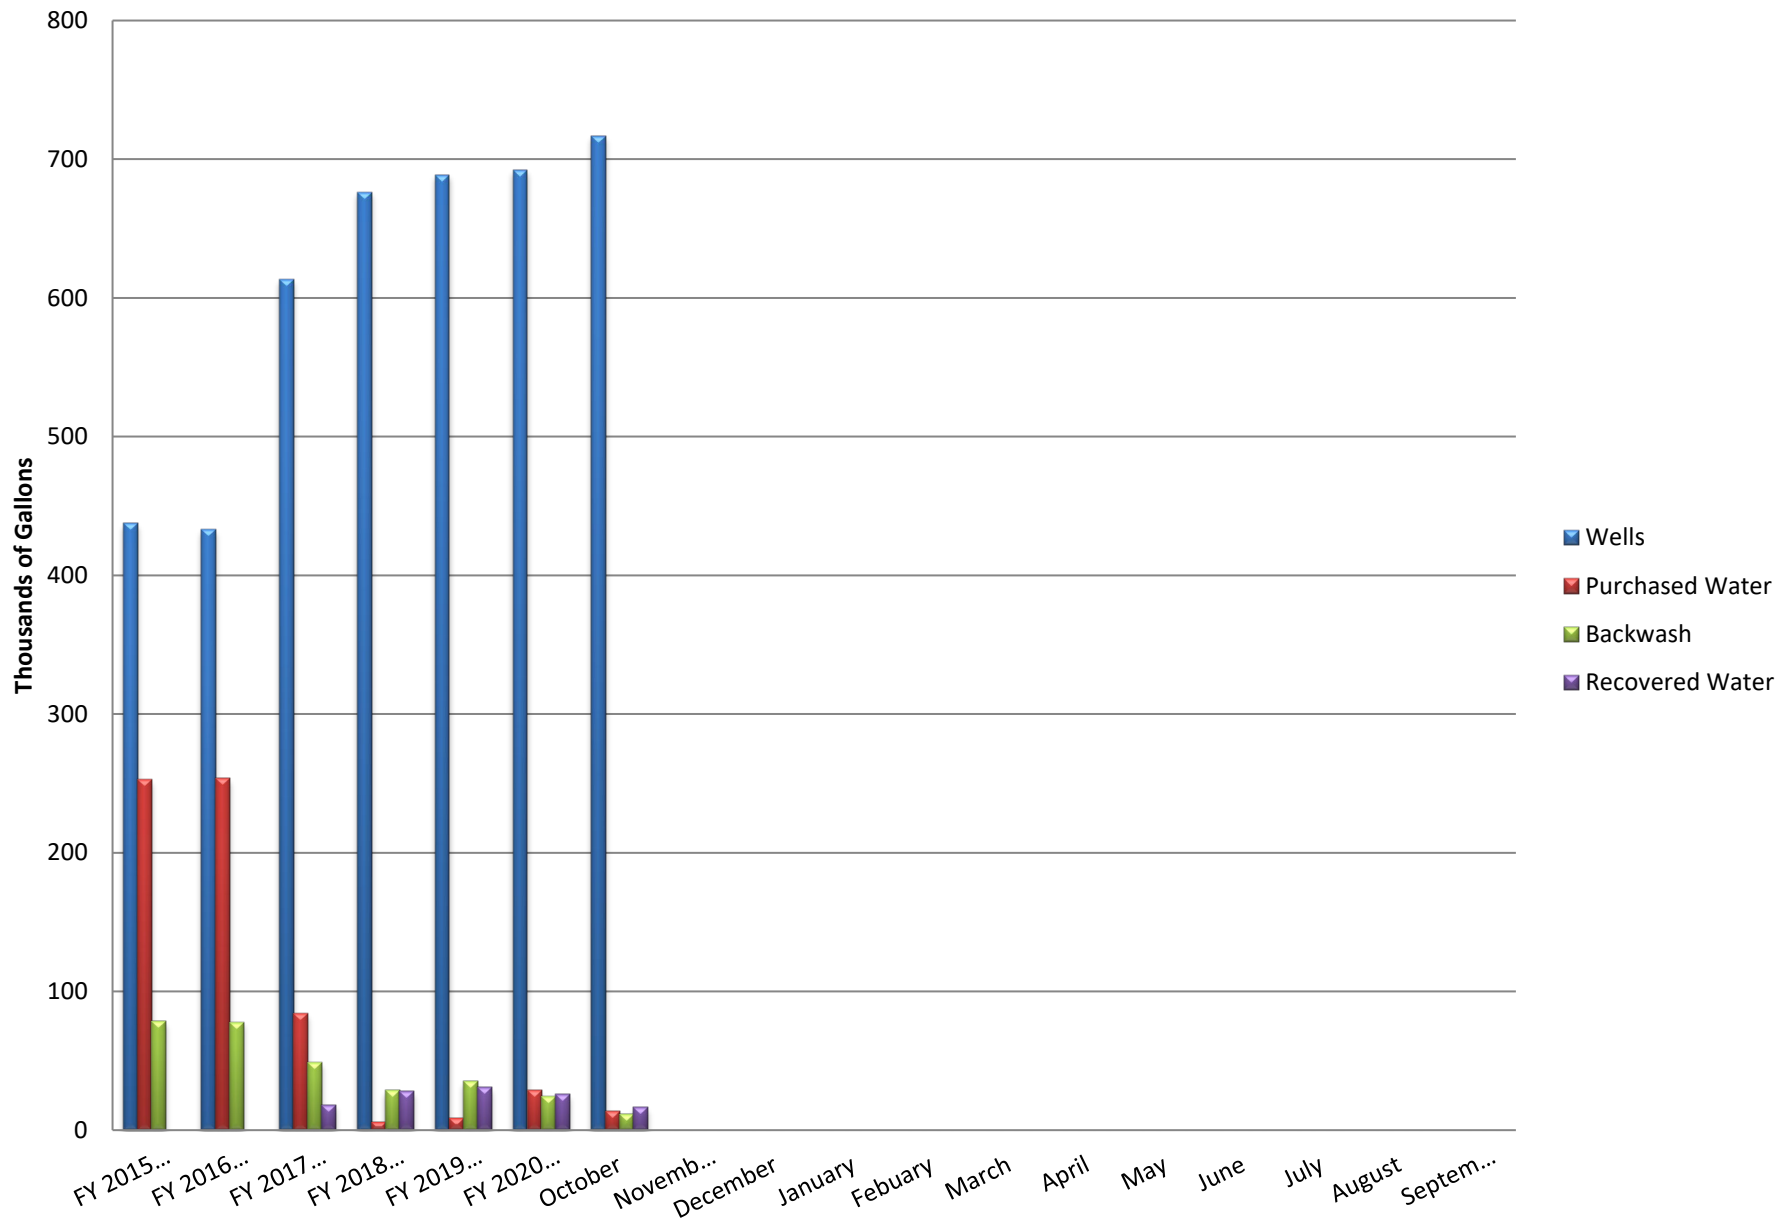

# Port Richey Average Daily Flow

# Purchased Water Avg Cost / day