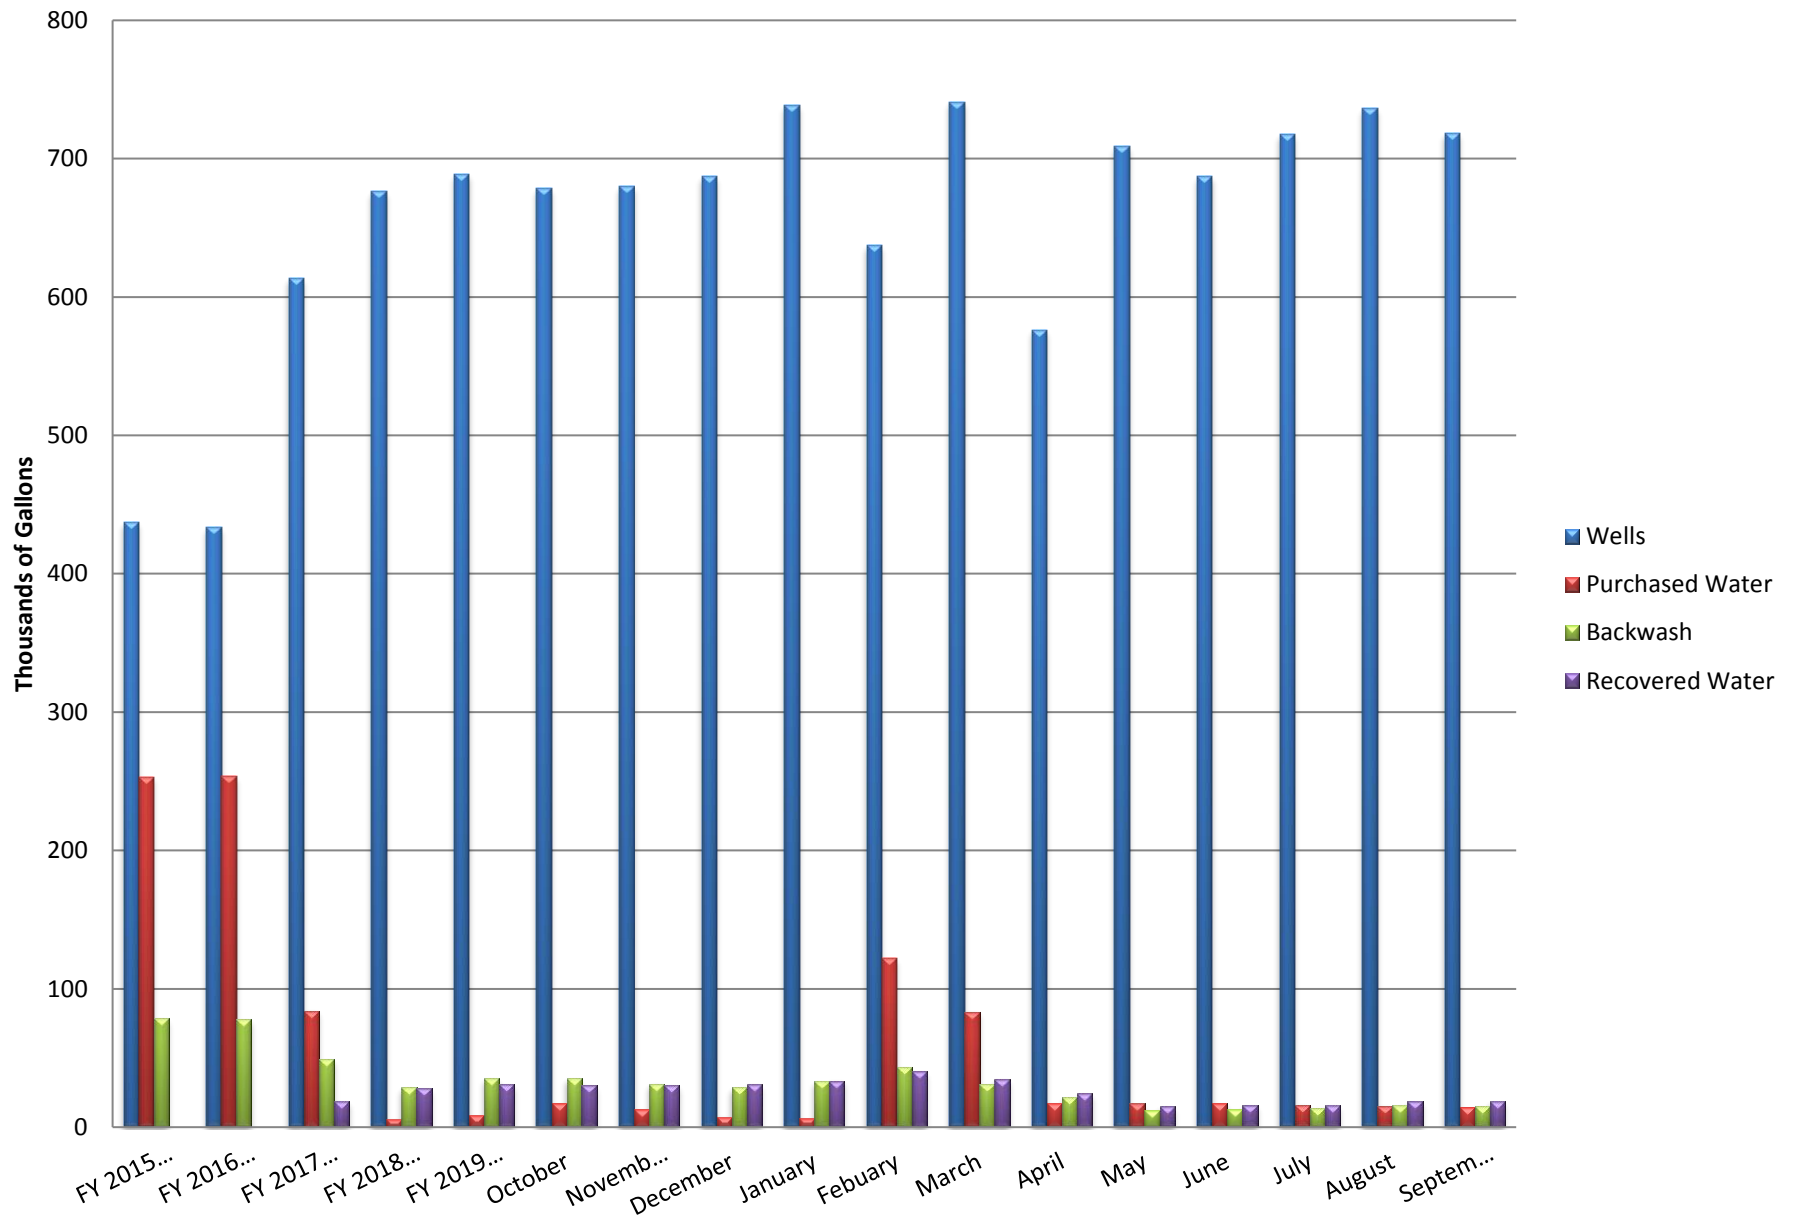

Port Richey Average Daily Flow

Purchased Water Avg Cost / day