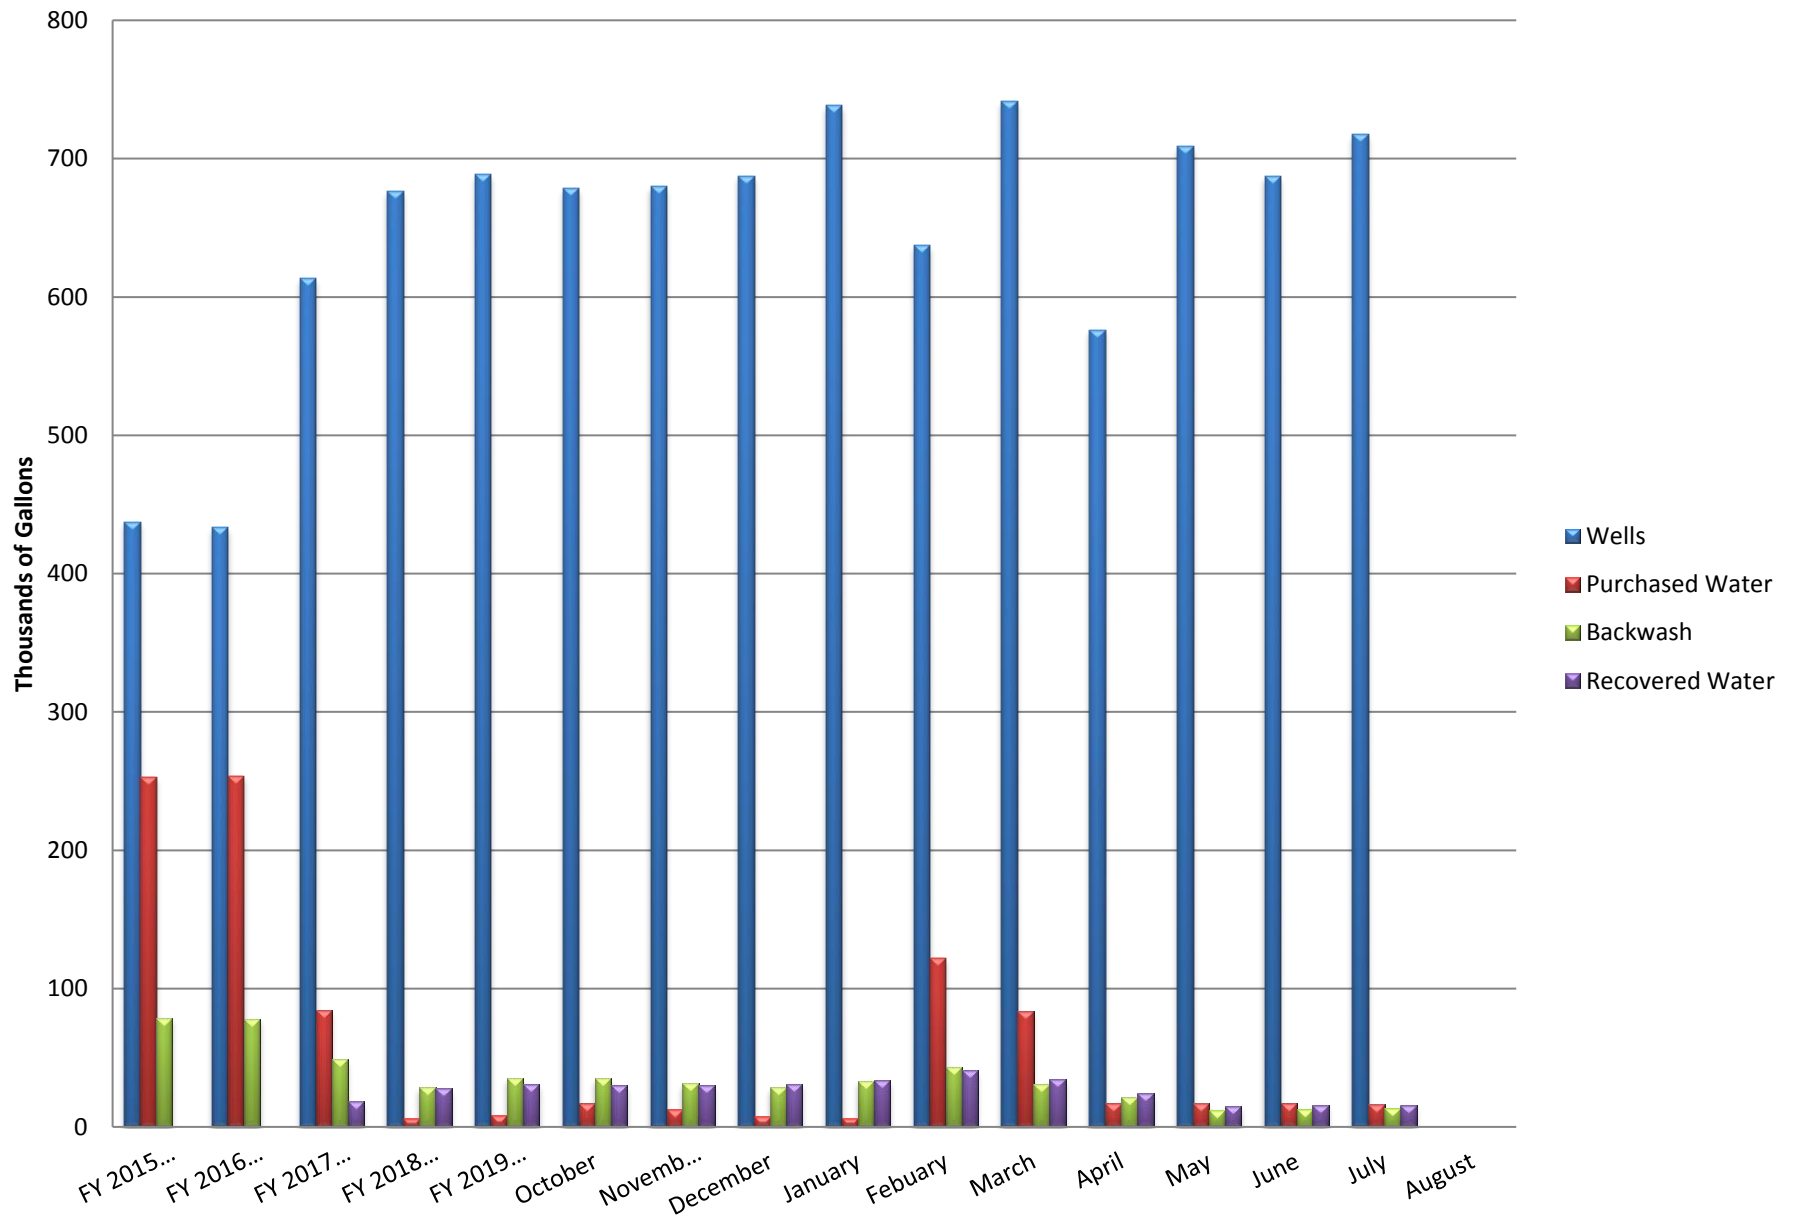

Port Richey Average Daily Flow

Purchased Water Avg Cost / day