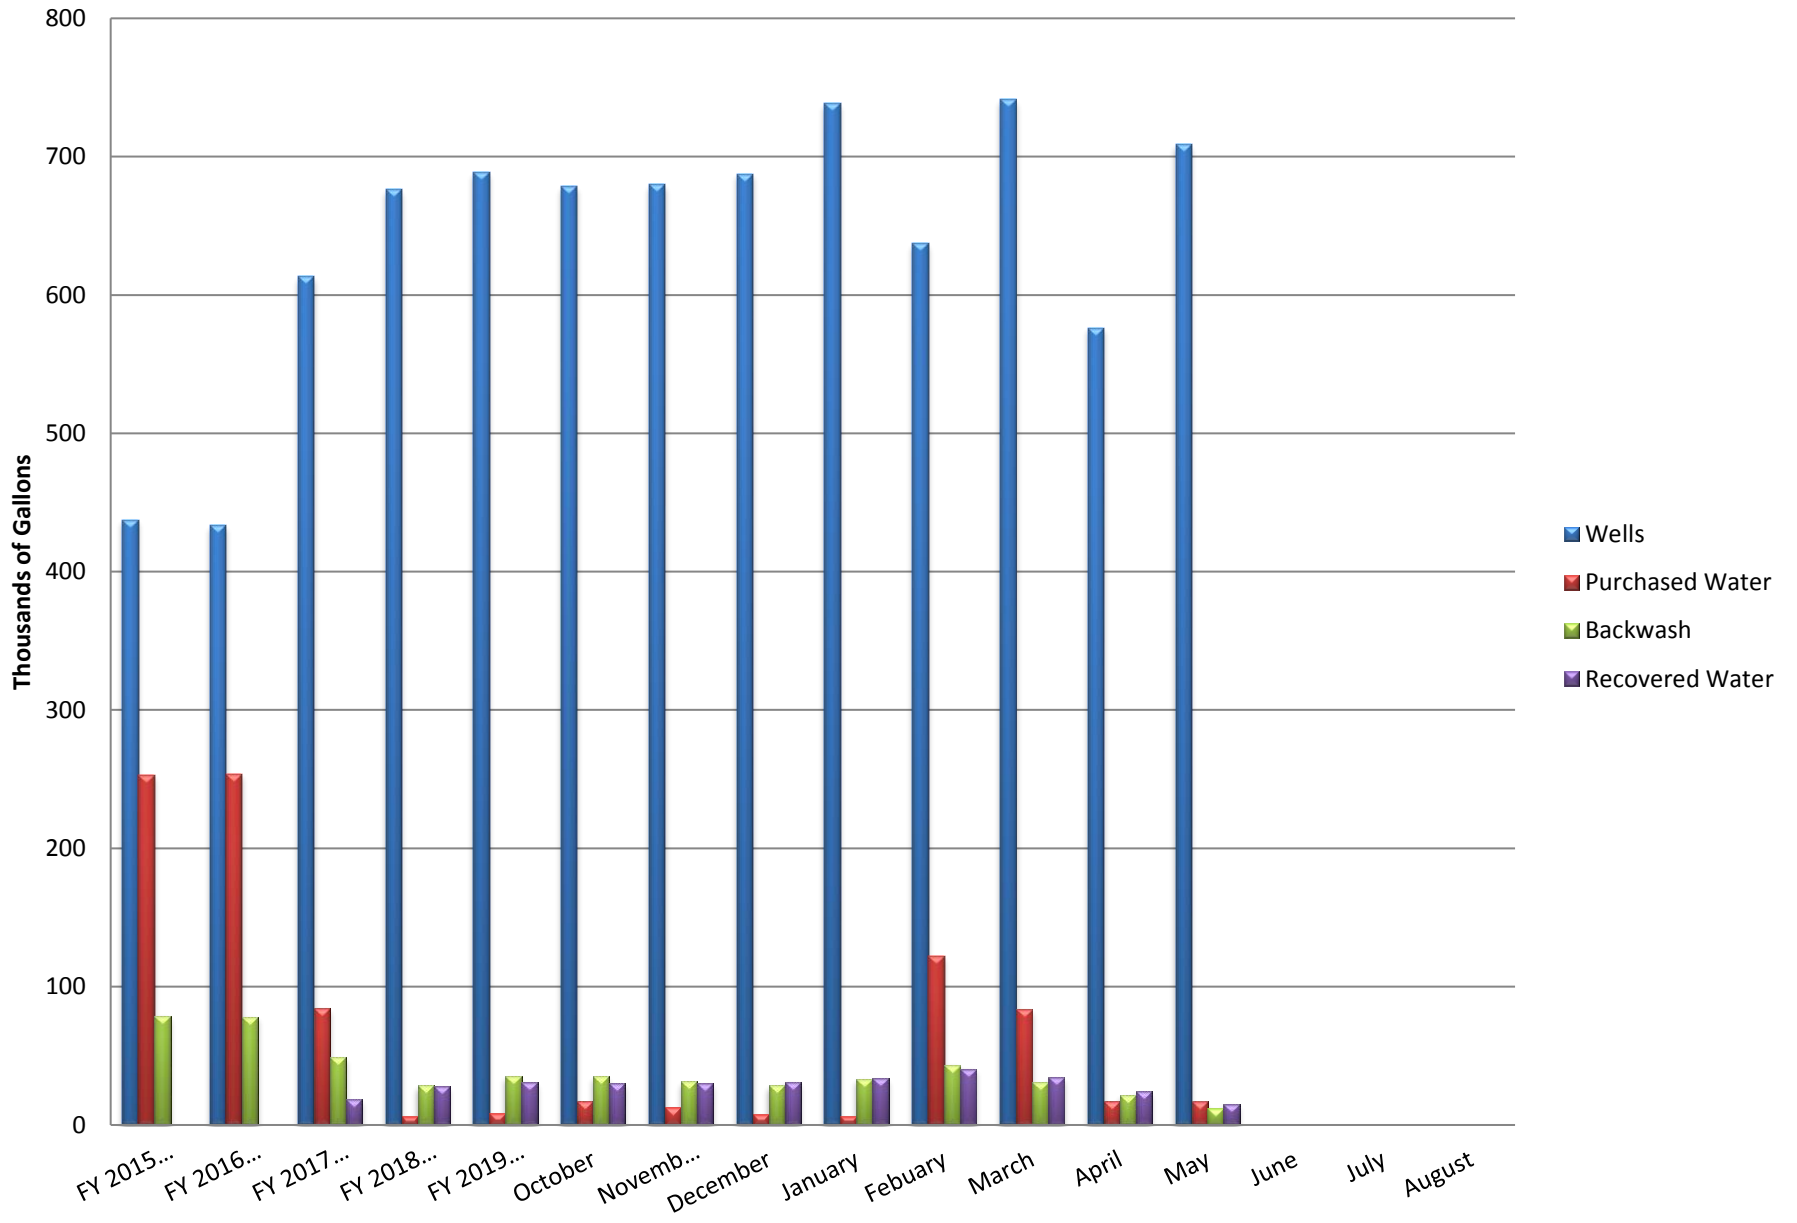

Port Richey Average Daily Flow

Purchased Water Avg Cost / day