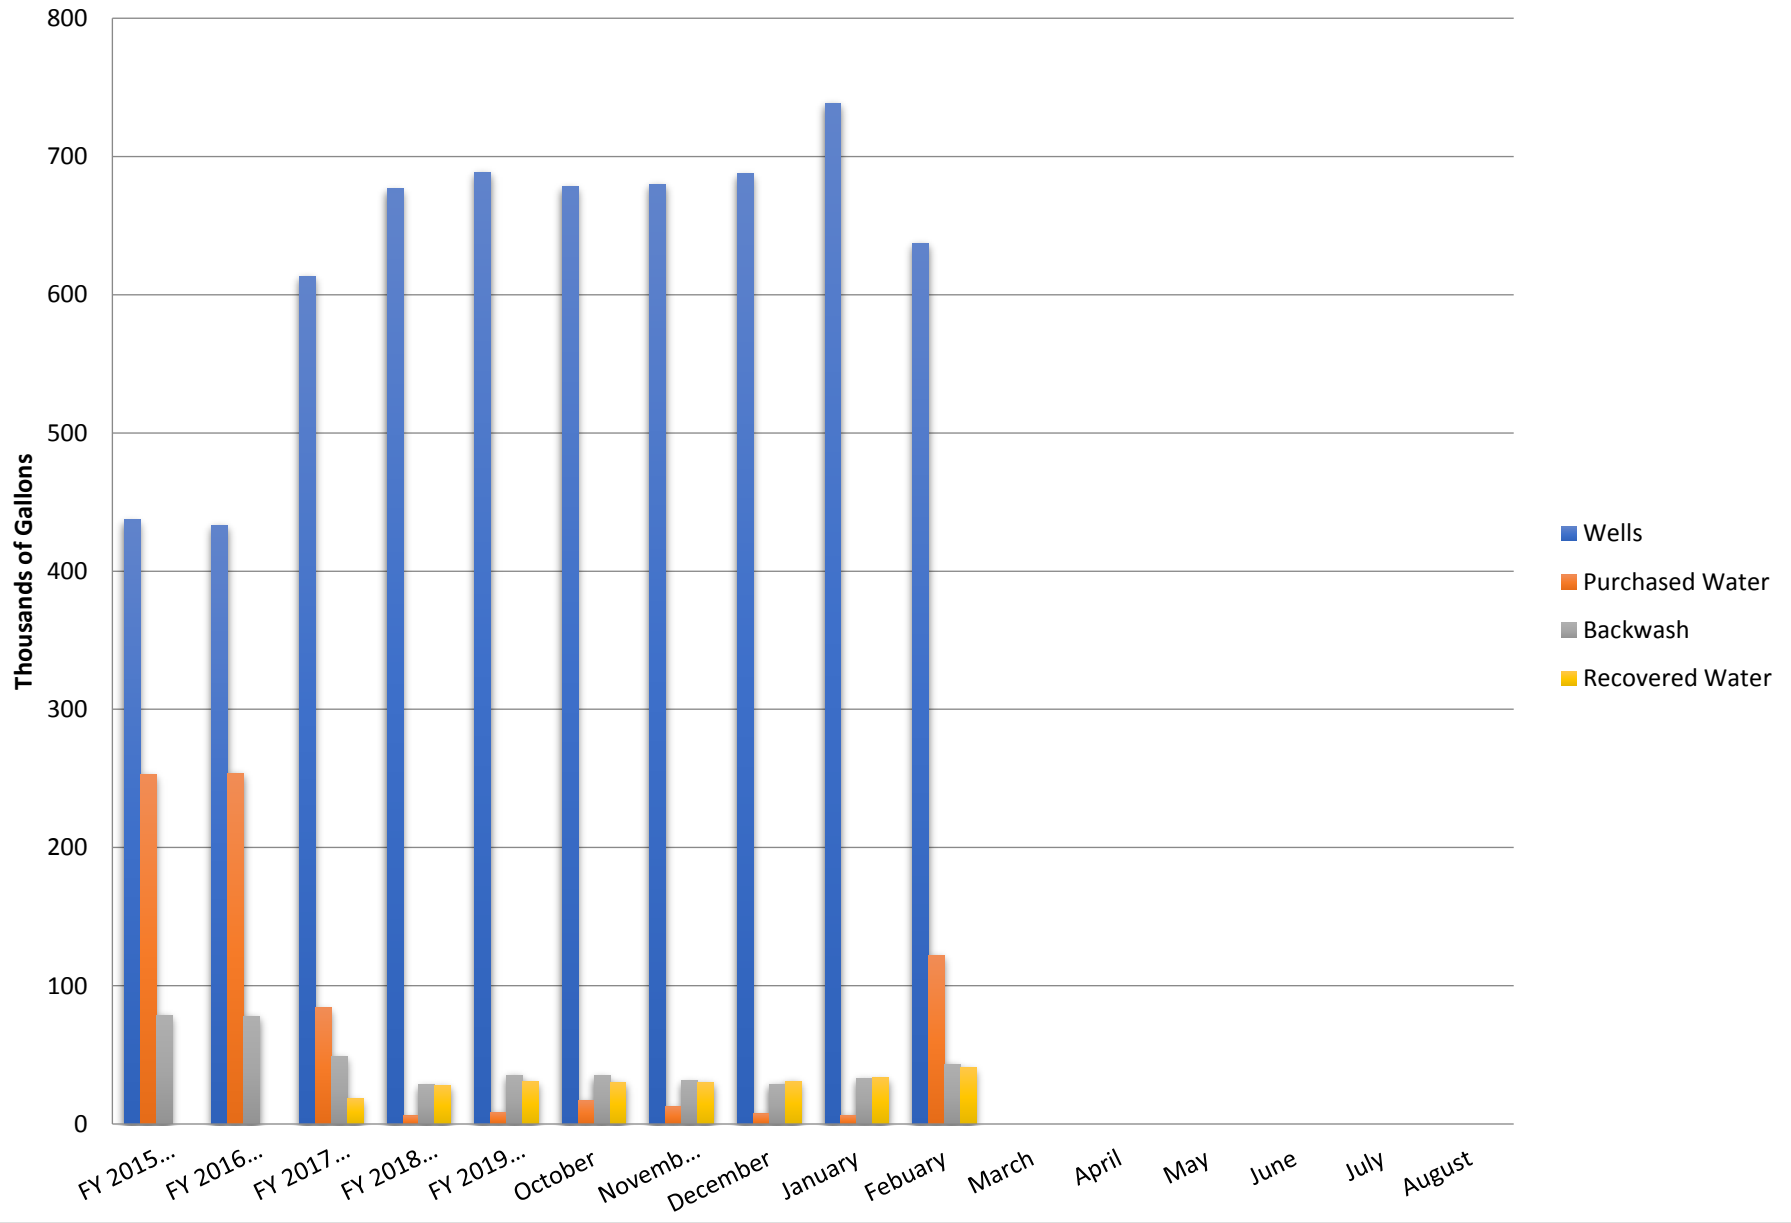

# Port Richey Average Daily Flow

# Purchased Water Avg Cost / day