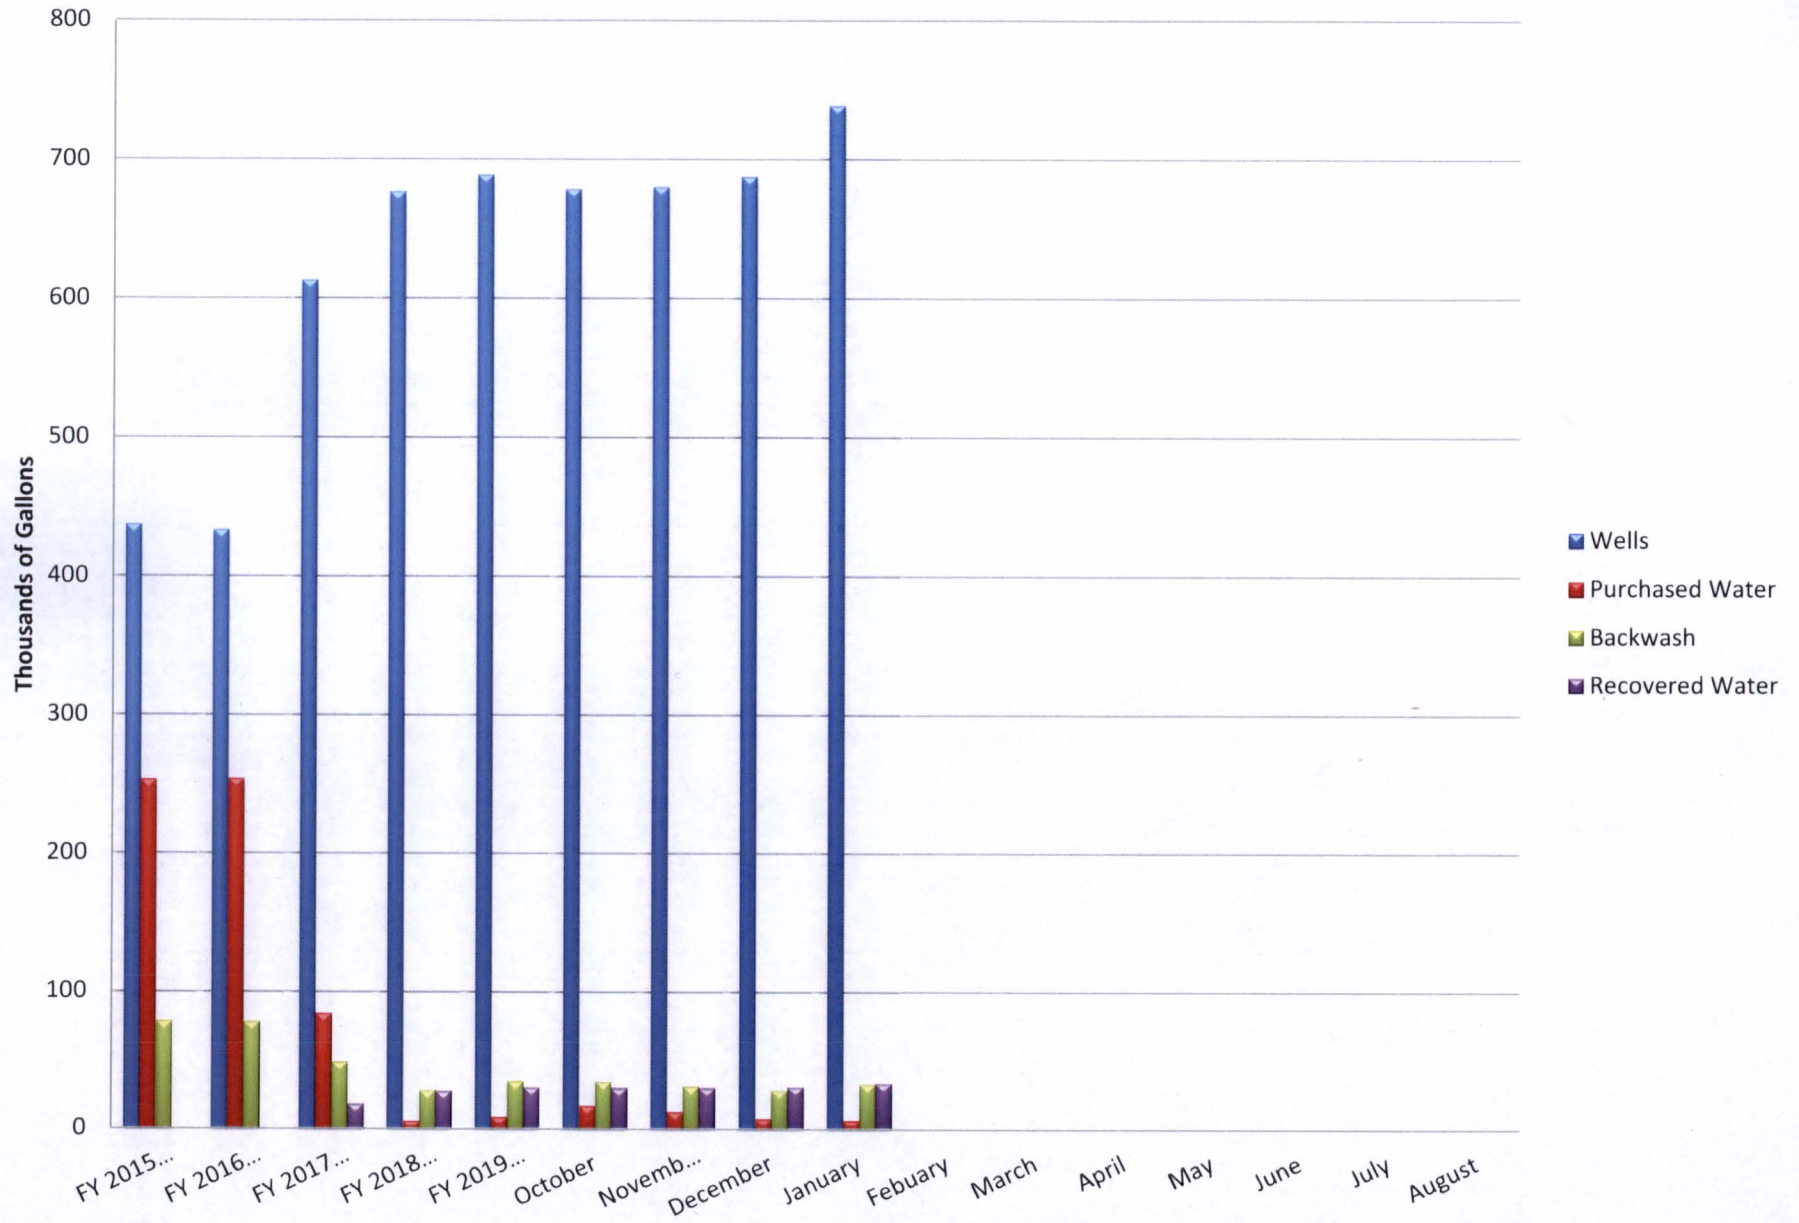

Port Richey Average Daily Flow

Purchased Water Avg Cost / day